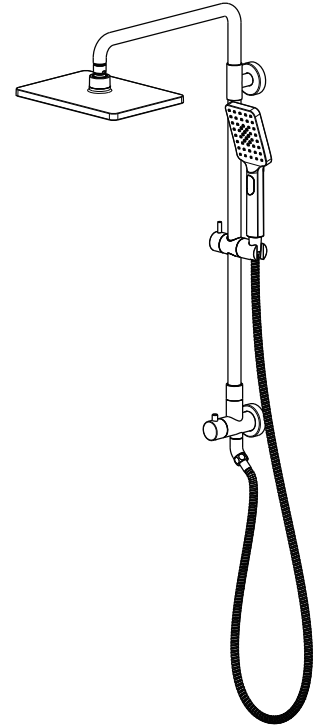

Model: **KSC402**

## Cube Shower Column with Multi Function Shower Head

#### Features

- Solid brass construction for durability and reliability.
- Sliding hand shower holder adjusts the height and angle of the hand shower.
- 15 inch shower arm.
- 10 inch shower head.
- Single lever handle operation allows both volume and temperature control.
- Retrofits into existing shower arm - no need to modify in-wall plumbing.
- Integrated hose supply. No need for separate wall elbow.
- Angle adapter to prevent hose interfering with shower valve.
- Limited lifetime warranty.