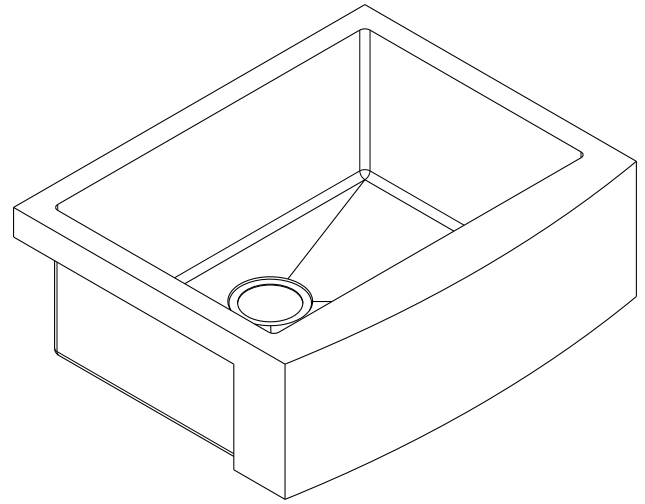

Model: **K1-SF27**

27" Farmhouse Apron 16 Gauge Stainless Steel Single Bowl Kitchen Sink

SPEC SHEET

Features

- Premium T-304 16G Stainless Steel material
- 10" deep bowl
- Sloped bottom drain with grooves
- Round 10mm corners
- Commercial grade brushed finish
- 3.5 inch real set drain
- Extra thick 3mm rubber sound dampening pads
- Full body coated
- Bottom grids, basket drainer included
- Recommended minimum cabinet size: 30"
- Limited lifetime warranty