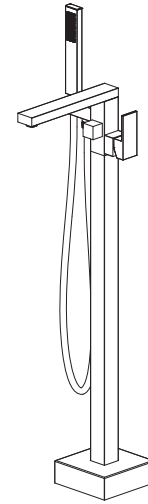

Model: **KTF302**

Cube Floor Mounted Tub Filler With Hand Shower

SPEC SHEET

Features

- Solid brass construction
- Elegant brass handshower
- Easily connects to your water source below the finished floor
- Spain citec ceramic cartridge
- 1/2 threads Connection
- Premium flawless finish
- Limited lifetime warranty

Available Finishes

Finish	Code	Description
	CH	Chrome
	BN	Brushed Nickel
	MB	Matt Black
	BG	Brushed Gold