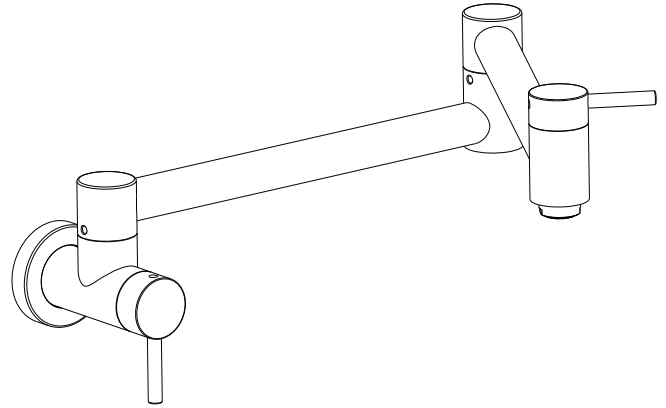

Model: **KPF601**

**Circular** Kitchen Pot Filler

## SPEC SHEET

### Features

- Solid lead-free brass construction
- Swiss Neoperl aerator
- 2 shut-offs
- Folds up against wall when not in use
- 360 degree swivel high arc faucet spout
- Speed Connector for a quick spout connection
- Adjustable and slide installation connector suitable for all walls application, adjust range 0-1 1/4" (0~29mm).
- Premium flawless finish
- Limited lifetime warranty