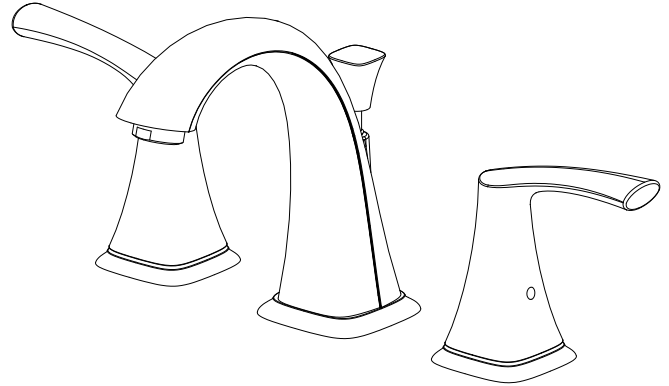

Model: **KBF1015**

Stonehenge -Wide Spread Bathroom Faucet

SPEC SHEET

Features

- Solid lead-free brass construction
- Spain Citec ceramic cartridge
- Swiss Neoperl 1.5GPM aerator
- Single lever handle design
- Included 24" length 3/8" Waterlines
- Limited lifetime warranty