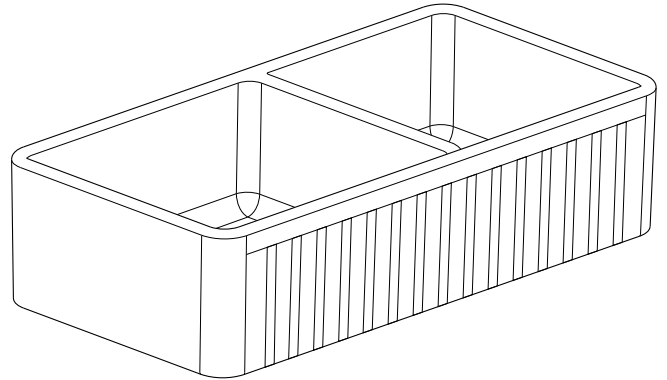

Model: **K2-DF33PI**

Pillar 33" Fireclay Farmhouse Sink

SPEC SHEET

Features

- Handcrafted from fine fireclay
- Non-porous glossy surface
- Fired at above 2200 °F for 24 hours
- Resists chips, stains, cracks and scratches
- Apron-front visible or concealed apron
- Reversible Traditional and Contemporary Designs
- 3-3/4" Drain opening
- Bottom Grid and drain basket included
- Recommended minimum cabinet size: 33"
- UPC/cUPC compliant
- Limited lifetime warranty