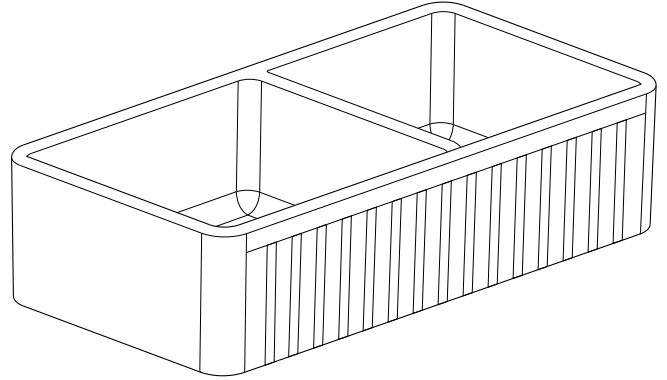

Model: **K2-DF33PI**

Pillar 33" Fireclay Farmhouse Sink

SPEC SHEET

Features

- Handcrafted from fine fireclay
- Non-porous glossy surface
- Fired at above 2200 °F for 24 hours
- Resists chips, stains, cracks and scratches
- Apron-front visible or concealed apron
- Reversible Traditional and Contemporary Designs
- 3-3/4" Drain opening
- Bottom Grid and drain basket included
- Recommended minimum cabinet size: 33"
- UPC/cUPC compliant
- Limited lifetime warranty