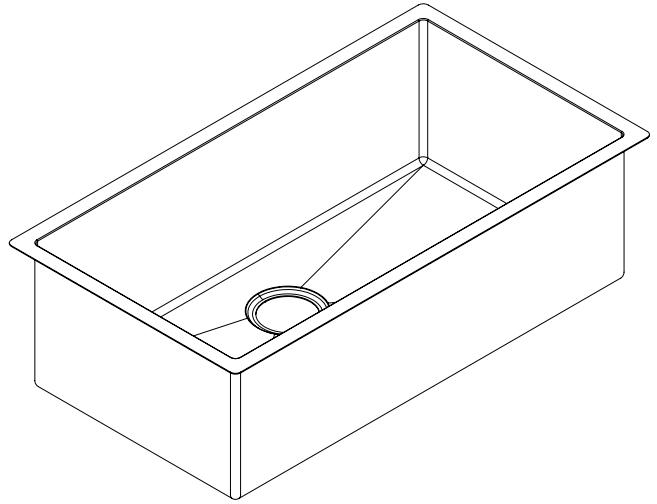

Model: K1-S33

33" Undermount 16 Gauge Stainless Steel Single Bowl Kitchen Sink

SPEC SHEET

Features

- Premium T-304 16G Stainless Steel material
- 10" deep bowl
- Sloped bottom drain with grooves
- Round 10mm corners
- Commercial grade brushed finish
- 3.5 inch real set drain
- Extra thick 3mm rubber sound dampening pads
- Full body coated
- Bottom grids, basket drainer included
- Recommended minimum cabinet size: 36"
- Limited lifetime warranty