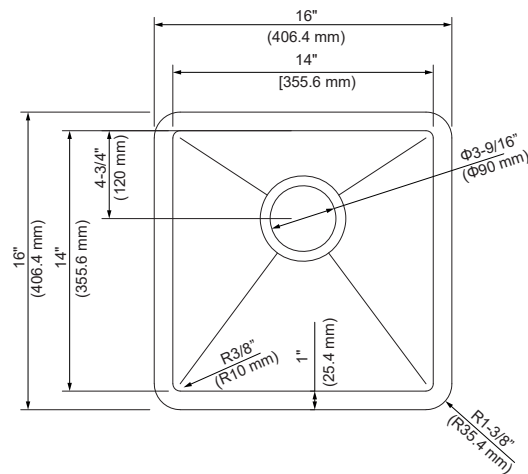

Sound Dampening

Prevents Condensation

Heat Resistant

Stain Resistant

Fade Resistant