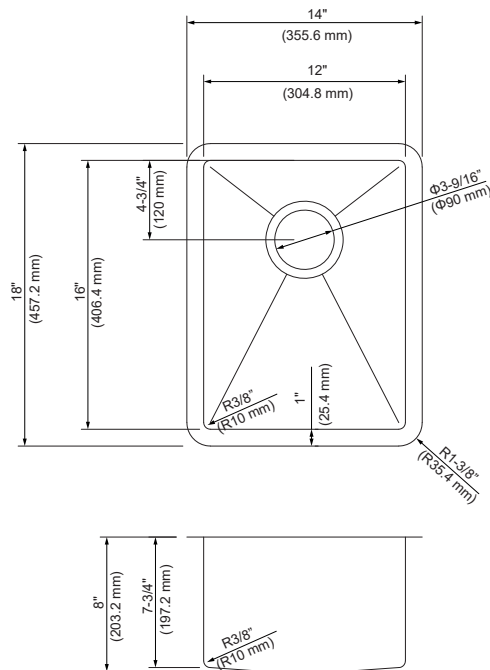

Sound Dampening

Prevents Condensation

Heat Resistant

Stain Resistant

Fade Resistant