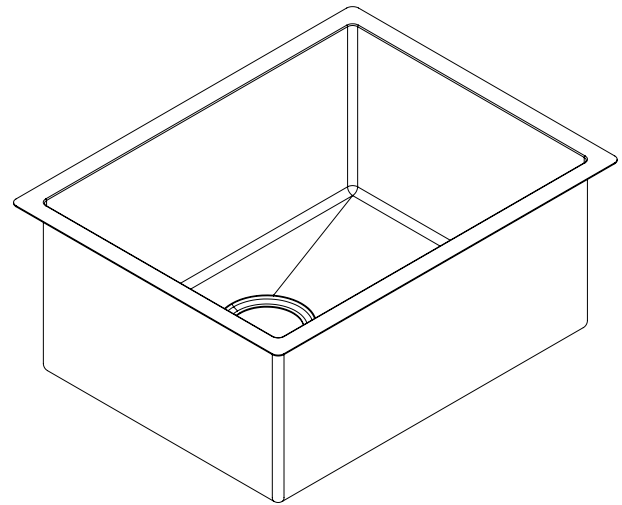

### Features

- Premium T-304 16G Stainless Steel material
- 8" deep bowl
- Sloped bottom drain with grooves
- Round 10mm corners
- Commercial grade brushed finish
- 3.5 inch real set drain
- Extra thick 3mm rubber sound dampening pads
- Full body coated
- Bottom grids, basket drainer included
- Recommended minimum cabinet size: 18"
- Limited lifetime warranty

### Features

- Premium T-304 16G Stainless Steel material
- 10" deep bowl
- Sloped bottom drain with grooves
- Round 10mm corners
- Commercial grade brushed finish
- 3.5 inch real set drain
- Extra thick 3mm rubber sound dampening pads
- Full body coated
- Bottom grids, basket drainer included
- Recommended minimum cabinet size: 24"
- Limited lifetime warranty