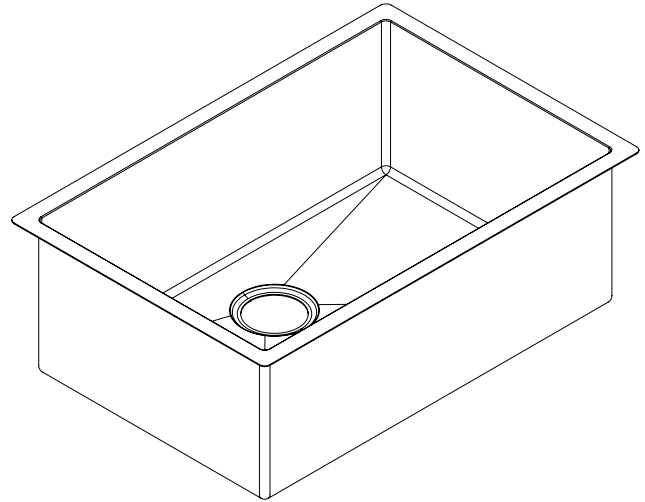

Model: K1-S28

28" Undermount 16 Gauge Stainless Steel Single Bowl Kitchen Sink

SPEC SHEET

Features

- Premium T-304 16G Stainless Steel material
- 10" deep bowl
- Sloped bottom drain with grooves
- Round 10mm corners
- Commercial grade brushed finish
- 3.5 inch real set drain
- Extra thick 3mm rubber sound dampening pads
- Full body coated
- Bottom grids, basket drainer included
- Recommended minimum cabinet size: 30"
- Limited lifetime warranty