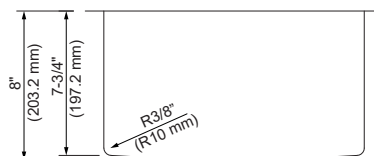

Sound Dampening

Prevents Condensation

Heat Resistant

Stain Resistant

Fade Resistant