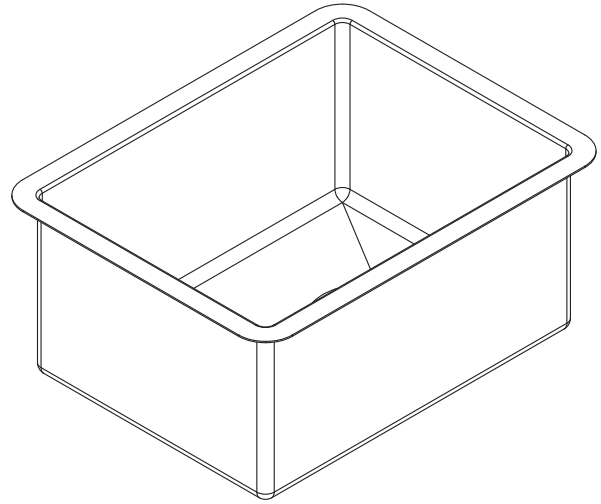

Model: **K1-S14**

14" Undermount 16 Gauge Stainless Steel Single Bowl Kitchen Sink

### Features

- Premium T-304 16G Stainless Steel material
- 8" deep bowl
- Sloped bottom drain with grooves
- Round 10mm corners
- Commercial grade brushed finish
- 3.5 inch real set drain
- Extra thick 3mm rubber sound dampening pads
- Full body coated
- Bottom grids, basket drainer included
- Recommended minimum cabinet size: 18"
- Limited lifetime warranty