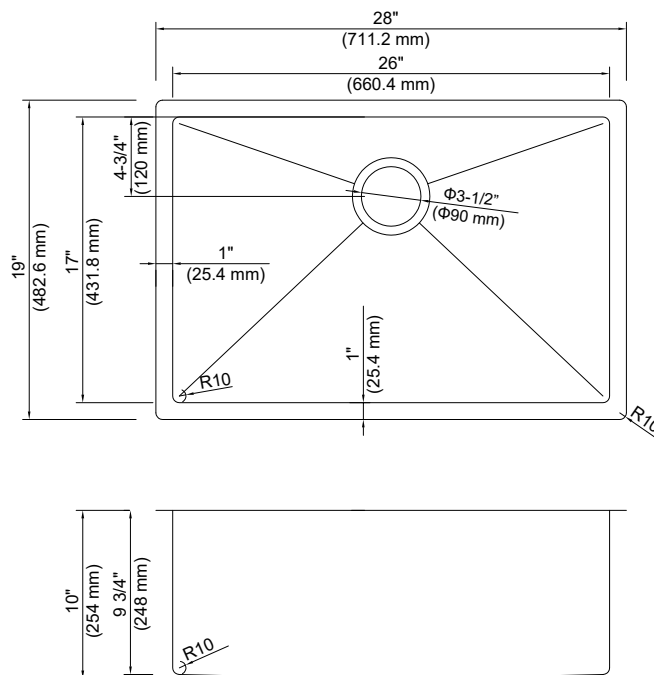

Sound Dampening

Prevents Condensation

Heat Resistant

Stain Resistant

Fade Resistant