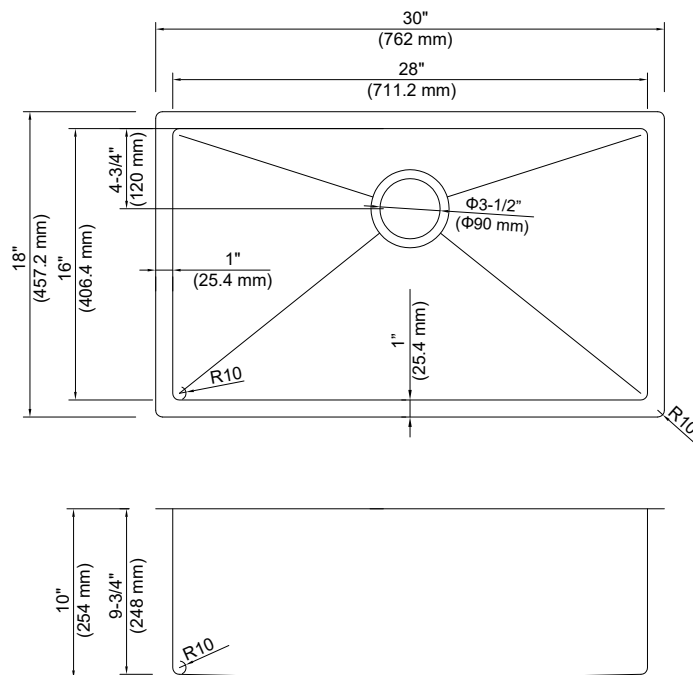

Sound Dampening

Prevents Condensation

Heat Resistant

Stain Resistant

Fade Resistant