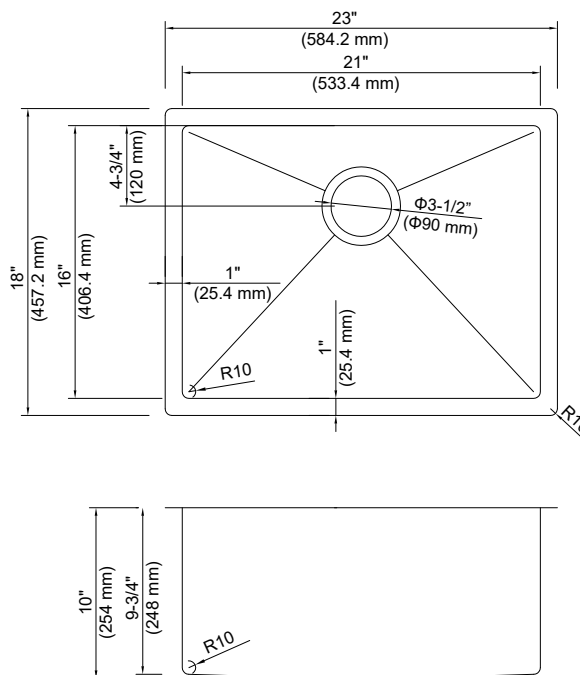

Sound Dampening

Prevents Condensation

Heat Resistant

Stain Resistant

Fade Resistant