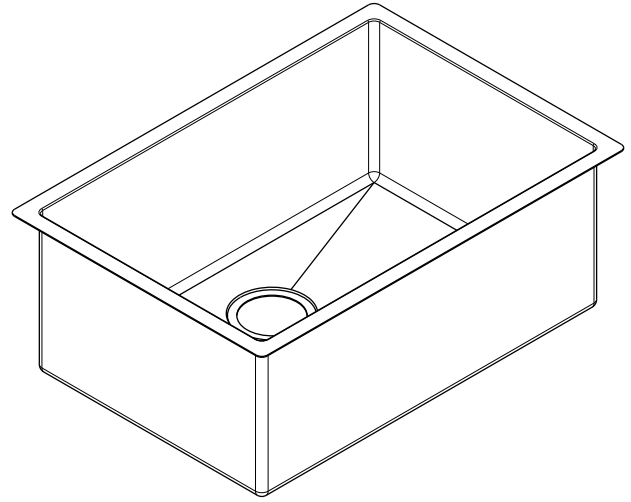

### Features

- Premium T-304 16G Stainless Steel material
- 8" deep bowl
- Sloped bottom drain with grooves
- Round 10mm corners
- Commercial grade brushed finish
- 3.5 inch real set drain
- Extra thick 3mm rubber sound dampening pads
- Full body coated
- Bottom grids, basket drainer included
- Recommended minimum cabinet size: 18"
- Limited lifetime warranty

### Features

- Premium T-304 16G Stainless Steel material
- 10" deep bowl
- Sloped bottom drain with grooves
- Round 10mm corners
- Commercial grade brushed finish
- 3.5 inch real set drain
- Extra thick 3mm rubber sound dampening pads
- Full body coated
- Bottom grids, basket drainer included
- Recommended minimum cabinet size: 24"
- Limited lifetime warranty

### Features

- Premium T-304 16G Stainless Steel material
- 10" deep bowl
- Sloped bottom drain with grooves
- Round 10mm corners
- Commercial grade brushed finish
- 3.5 inch real set drain
- Extra thick 3mm rubber sound dampening pads
- Full body coated
- Bottom grids, basket drainer included
- Recommended minimum cabinet size: 30"
- Limited lifetime warranty