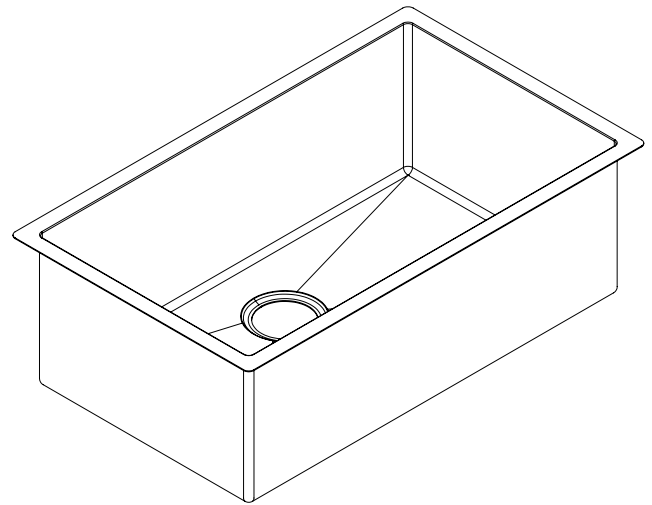

Model: K1-S30

30" Undermount 16 Gauge Stainless Steel Single Bowl Kitchen Sink

SPEC SHEET

Features

- Premium T-304 16G Stainless Steel material
- 10" deep bowl
- Sloped bottom drain with grooves
- Round 10mm corners
- Commercial grade brushed finish
- 3.5 inch real set drain
- Extra thick 3mm rubber sound dampening pads
- Full body coated
- Bottom grids, basket drainer included
- Recommended minimum cabinet size: 30"
- Limited lifetime warranty