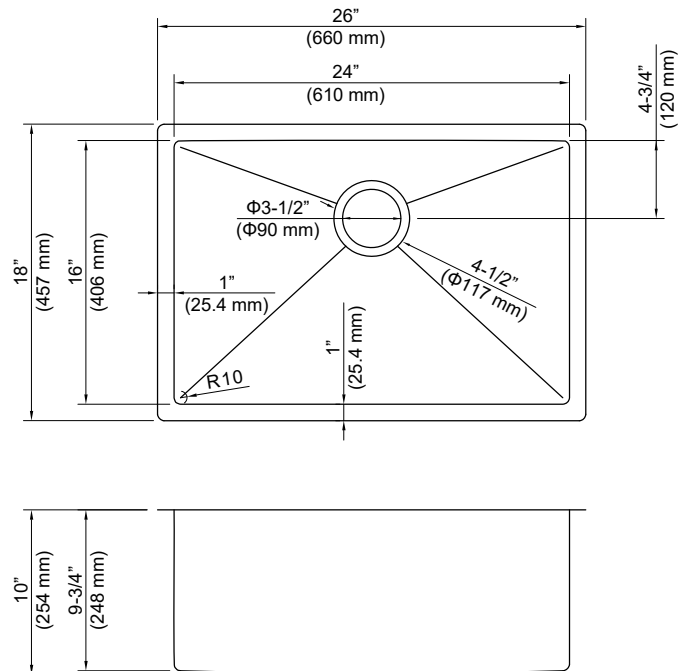

Sound Dampening

Prevents Condensation

Heat Resistant

Stain Resistant

Fade Resistant