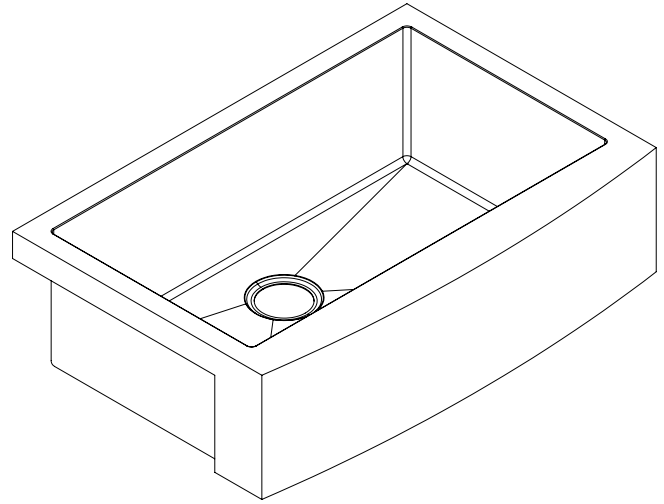

Model: K1-SF33

33" Farmhouse Apron 16 Gauge Stainless Steel Single Bowl Kitchen Sink

SPEC SHEET

Features

- Premium T-304 16G Stainless Steel material
- 10" deep bowl
- Sloped bottom drain with grooves
- Round 10mm corners
- Commercial grade brushed finish
- 3.5 inch real set drain
- Extra thick 3mm rubber sound dampening pads
- Full body coated
- Bottom grids, basket drainer included
- Recommended minimum cabinet size: 33"
- Limited lifetime warranty