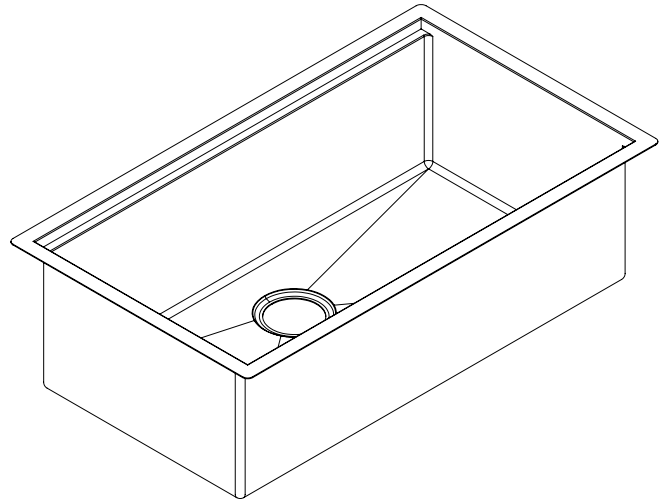

Model: K1-S33T

33" Workstation Undermount 16 Gauge Stainless Steel Single Bowl Kitchen Sink

SPEC SHEET

Features

- Premium T-304 16G Stainless Steel material
- Innovative workstation sink design
- 10" deep bowl
- Sloped bottom drain with grooves
- Round 10mm corners
- Commercial grade brushed finish
- 3.5 inch real set drain
- Extra thick 3mm rubber sound dampening pads
- Full body coated
- Bottom grids, colander, basket drainer included
- Recommended minimum cabinet size: 36"
- Limited lifetime warranty