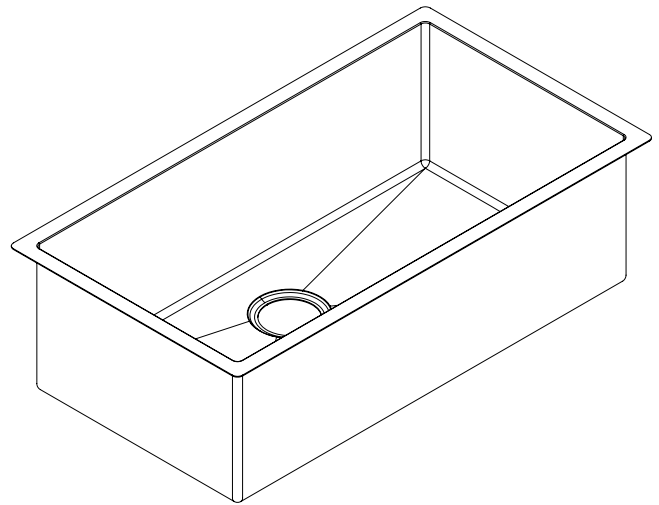

Model: K1-S33

33" Undermount 16 Gauge Stainless Steel Single Bowl Kitchen Sink

SPEC SHEET

Features

- Premium T-304 16G Stainless Steel material
- 10" deep bowl
- Sloped bottom drain with grooves
- Round 10mm corners
- Commercial grade brushed finish
- 3.5 inch real set drain
- Extra thick 3mm rubber sound dampening pads
- Full body coated
- Bottom grids, basket drainer included
- Recommended minimum cabinet size: 36"
- Limited lifetime warranty