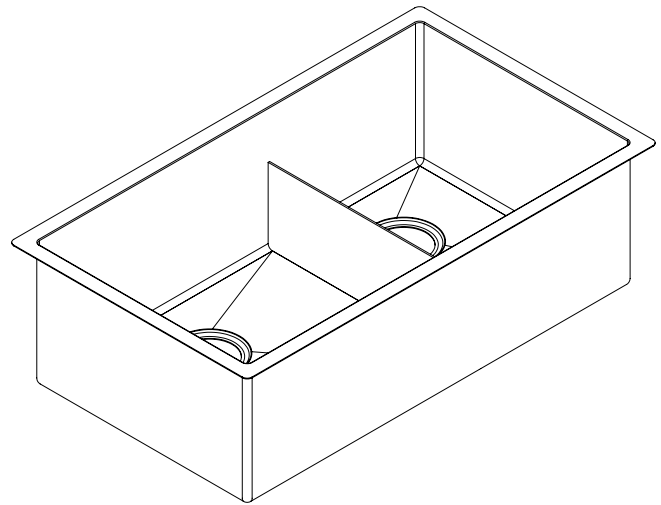

Model: K1-D33-LD

33" Undermount 16 Gauge Stainless Steel Double Basin(Low Divder) Kitchen Sink

SPEC SHEET

Features

- Premium T-304 16G Stainless Steel material
- 10" deep bowl
- Sloped bottom drain with grooves
- Round 10mm corners
- Commercial grade brushed finish
- 3.5 inch real set drain
- Extra thick 3mm rubber sound dampening pads
- Full body coated
- Bottom grids, basket drainer included
- Recommended minimum cabinet size: 36"
- Limited lifetime warranty