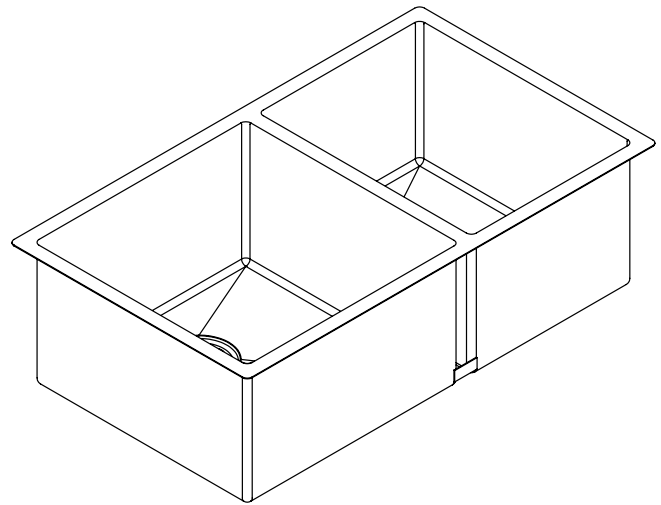

Model: K1-D33-BS

33" Undermount 16 Gauge Stainless Steel Double Basin(60/40) Kitchen Sink

SPEC SHEET

Features

- Premium T-304 16G Stainless Steel material
- 10" deep bowl
- Sloped bottom drain with grooves
- Round 10mm corners
- Commercial grade brushed finish
- 3.5 inch real set drain
- Extra thick 3mm rubber sound dampening pads
- Full body coated
- Bottom grids, basket drainer included
- Recommended minimum cabinet size: 36"
- Limited lifetime warranty