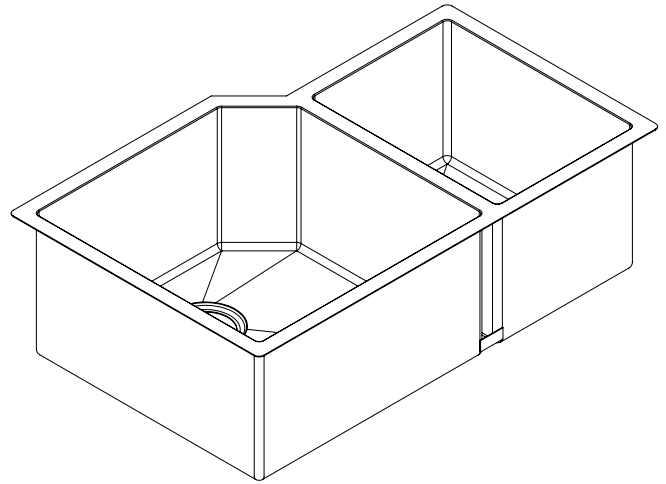

Model: K1-D32

32" Undermount 16 Gauge Stainless Steel Double Basin(L/S) Kitchen Sink

SPEC SHEET

Features

- Premium T-304 16G Stainless Steel material
- 10" deep bowl
- Sloped bottom drain with grooves
- Round 10mm corners
- Commercial grade brushed finish
- 3.5 inch real set drain
- Extra thick 3mm rubber sound dampening pads
- Full body coated
- Bottom grids, basket drainer included
- Recommended minimum cabinet size: 36"
- Limited lifetime warranty