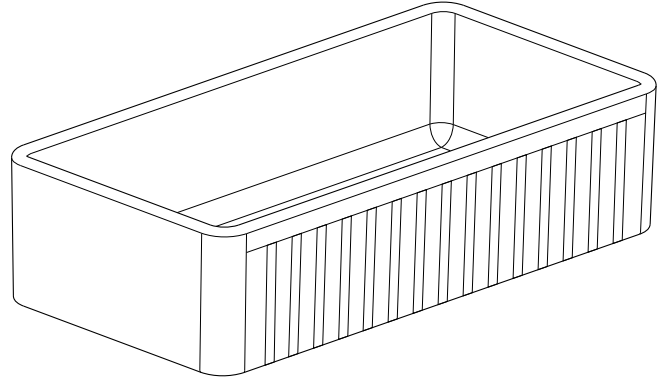

Model: **K2-SF33PI**

**Pillar 33"** Fireclay Farmhouse Sink

### Features

- Handcrafted from fine fireclay
- Non-porous glossy surface
- Fired at above 2200 °F for 24 hours
- Resists chips, stains, cracks and scratches
- Apron-front visible or concealed apron
- Reversible Traditional and Contemporary Designs
- 3-3/4" Drain opening
- Bottom Grid and drain basket included
- Recommended minimum cabinet size: 33"
- UPC/cUPC compliant
- Limited lifetime warranty