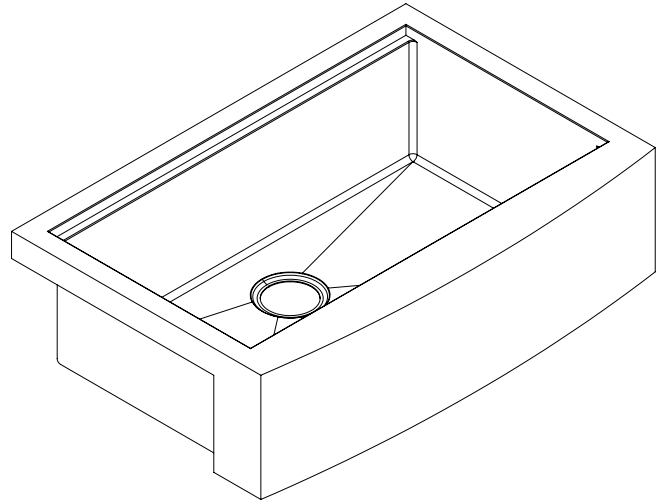

Model: K1-SF33T

33" Workstation Farmhouse Apron 16 Gauge Stainless Steel Single Bowl Kitchen Sink

SPEC SHEET

Features

- Premium T-304 16G Stainless Steel material
- Innovative workstation sink design
- 10" deep bowl
- Sloped bottom drain with grooves
- Round 10mm corners
- Commercial grade brushed finish
- 3.5 inch real set drain
- Extra thick 3mm rubber sound dampening pads
- Full body coated
- Bottom grids, colander, basket drainer included
- Recommended minimum cabinet size: 33"
- Limited lifetime warranty