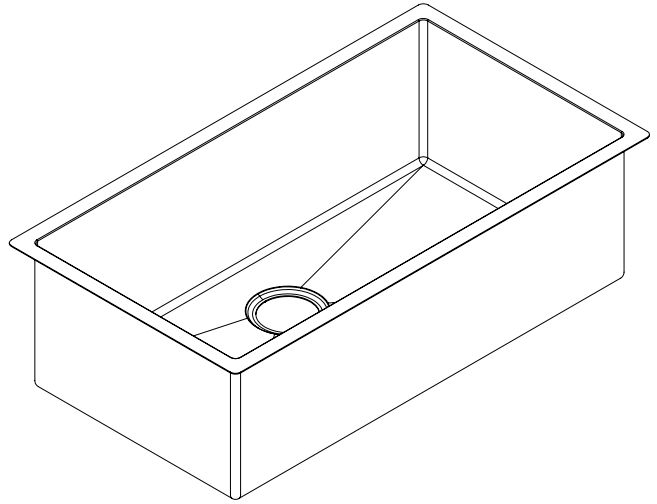

Model: K1-S33

33" Undermount 16 Gauge Stainless Steel Single Bowl Kitchen Sink

### Features

- Premium T-304 16G Stainless Steel material
- 10" deep bowl
- Sloped bottom drain with grooves
- Round 10mm corners
- Commercial grade brushed finish
- 3.5 inch real set drain
- Extra thick 3mm rubber sound dampening pads
- Full body coated
- Bottom grids, basket drainer included
- Recommended minimum cabinet size: 36"
- Limited lifetime warranty