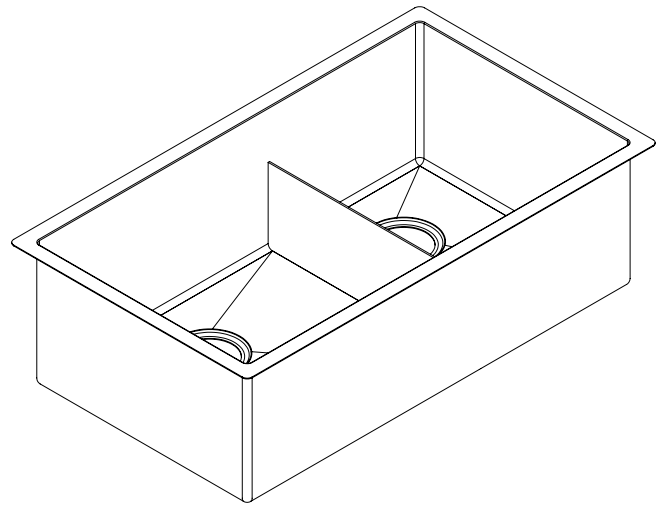

Model: K1-D33-LD

33" Undermount 16 Gauge Stainless Steel Double Basin(Low Divder) Kitchen Sink

### Features

- Premium T-304 16G Stainless Steel material
- 10" deep bowl
- Sloped bottom drain with grooves
- Round 10mm corners
- Commercial grade brushed finish
- 3.5 inch real set drain
- Extra thick 3mm rubber sound dampening pads
- Full body coated
- Bottom grids, basket drainer included
- Recommended minimum cabinet size: 36"
- Limited lifetime warranty